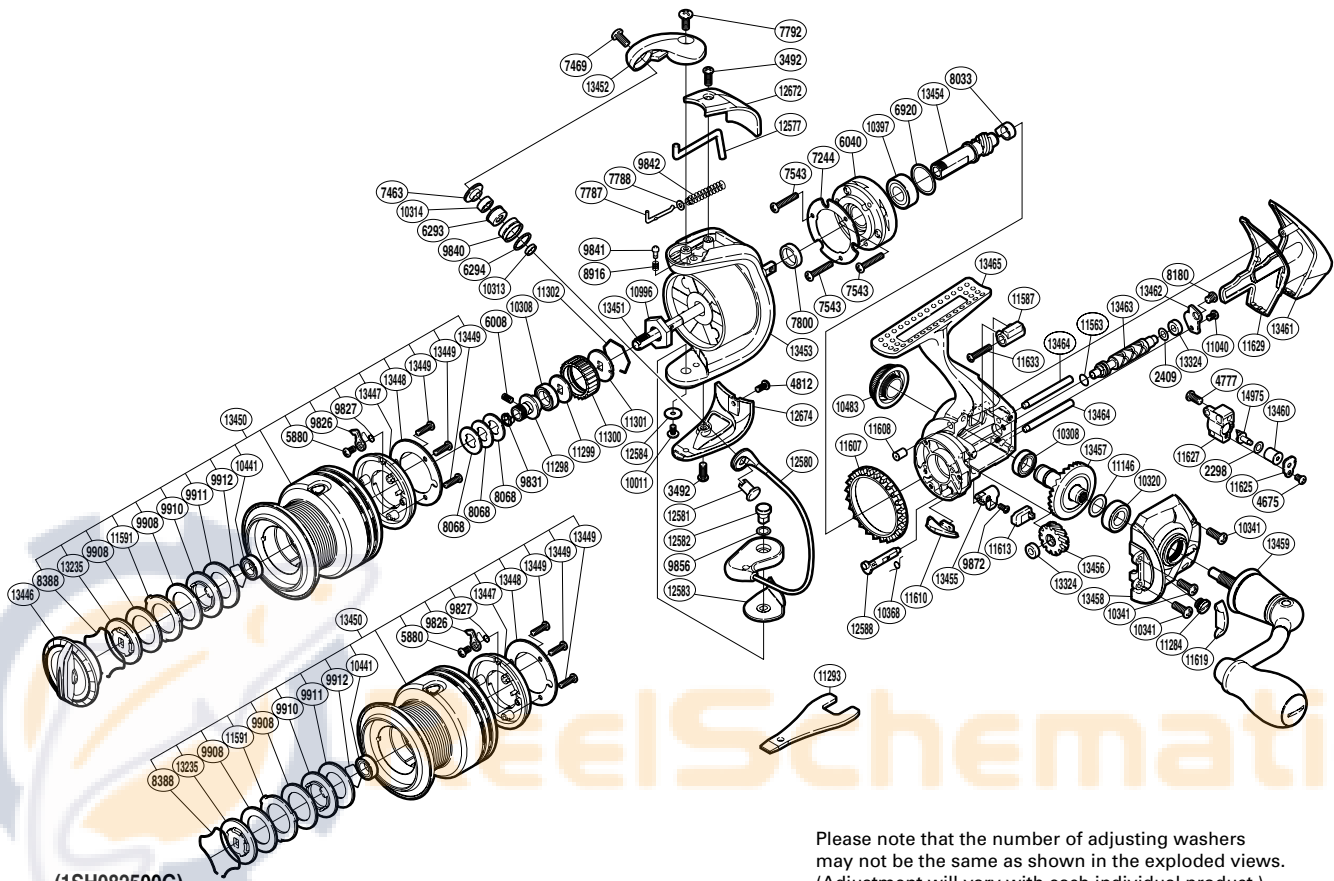

# SHIMANO

TWIN POWER C14 SA-RB

TPCI4-2500FA

(1SH082500G)

Please note that the number of adjusting washers may not be the same as shown in the exploded views. (Adjustment will vary with each individual product.)